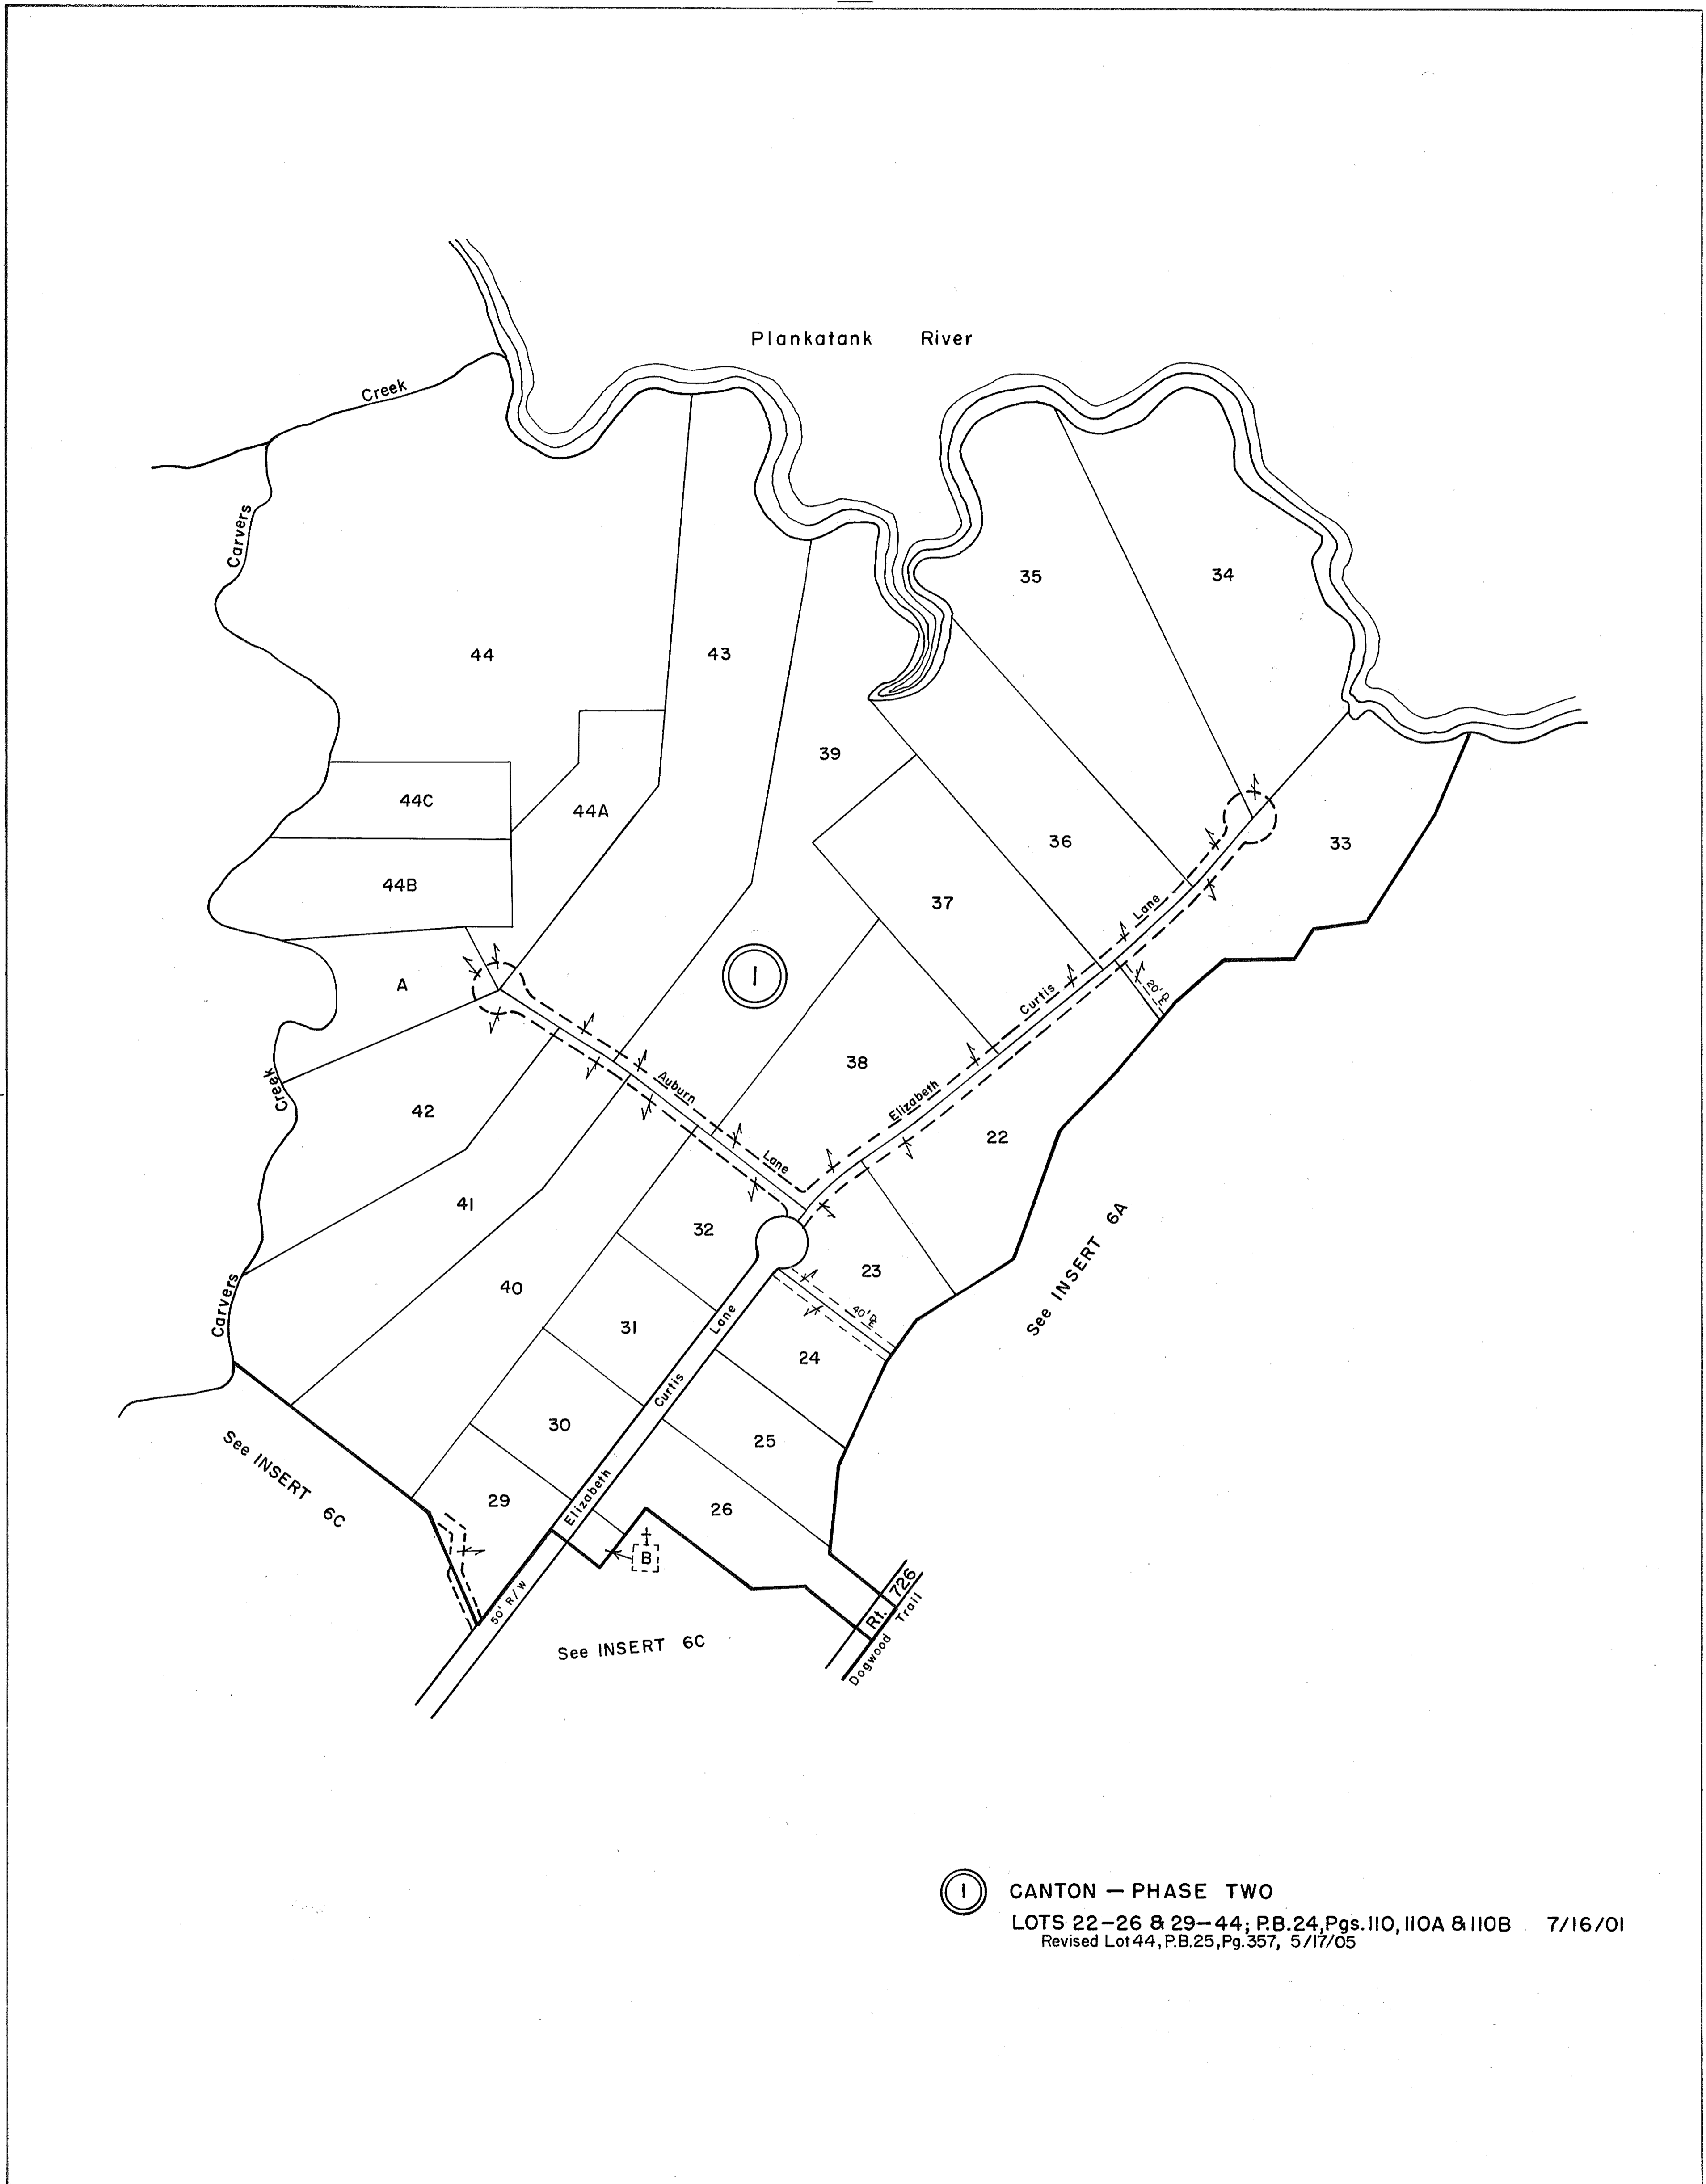

GLOUCESTER COUNTY

① CANTON - PHASE TWO  
 LOTS 22-26 & 29-44; P.B.24, Pgs.110,110A &110B 7/16/01  
 Revised Lot 44, P.B.25, Pg.357, 5/17/05

PETSWORTH DISTRICT

SECTION INSERT 6D

REVISED: 01/05