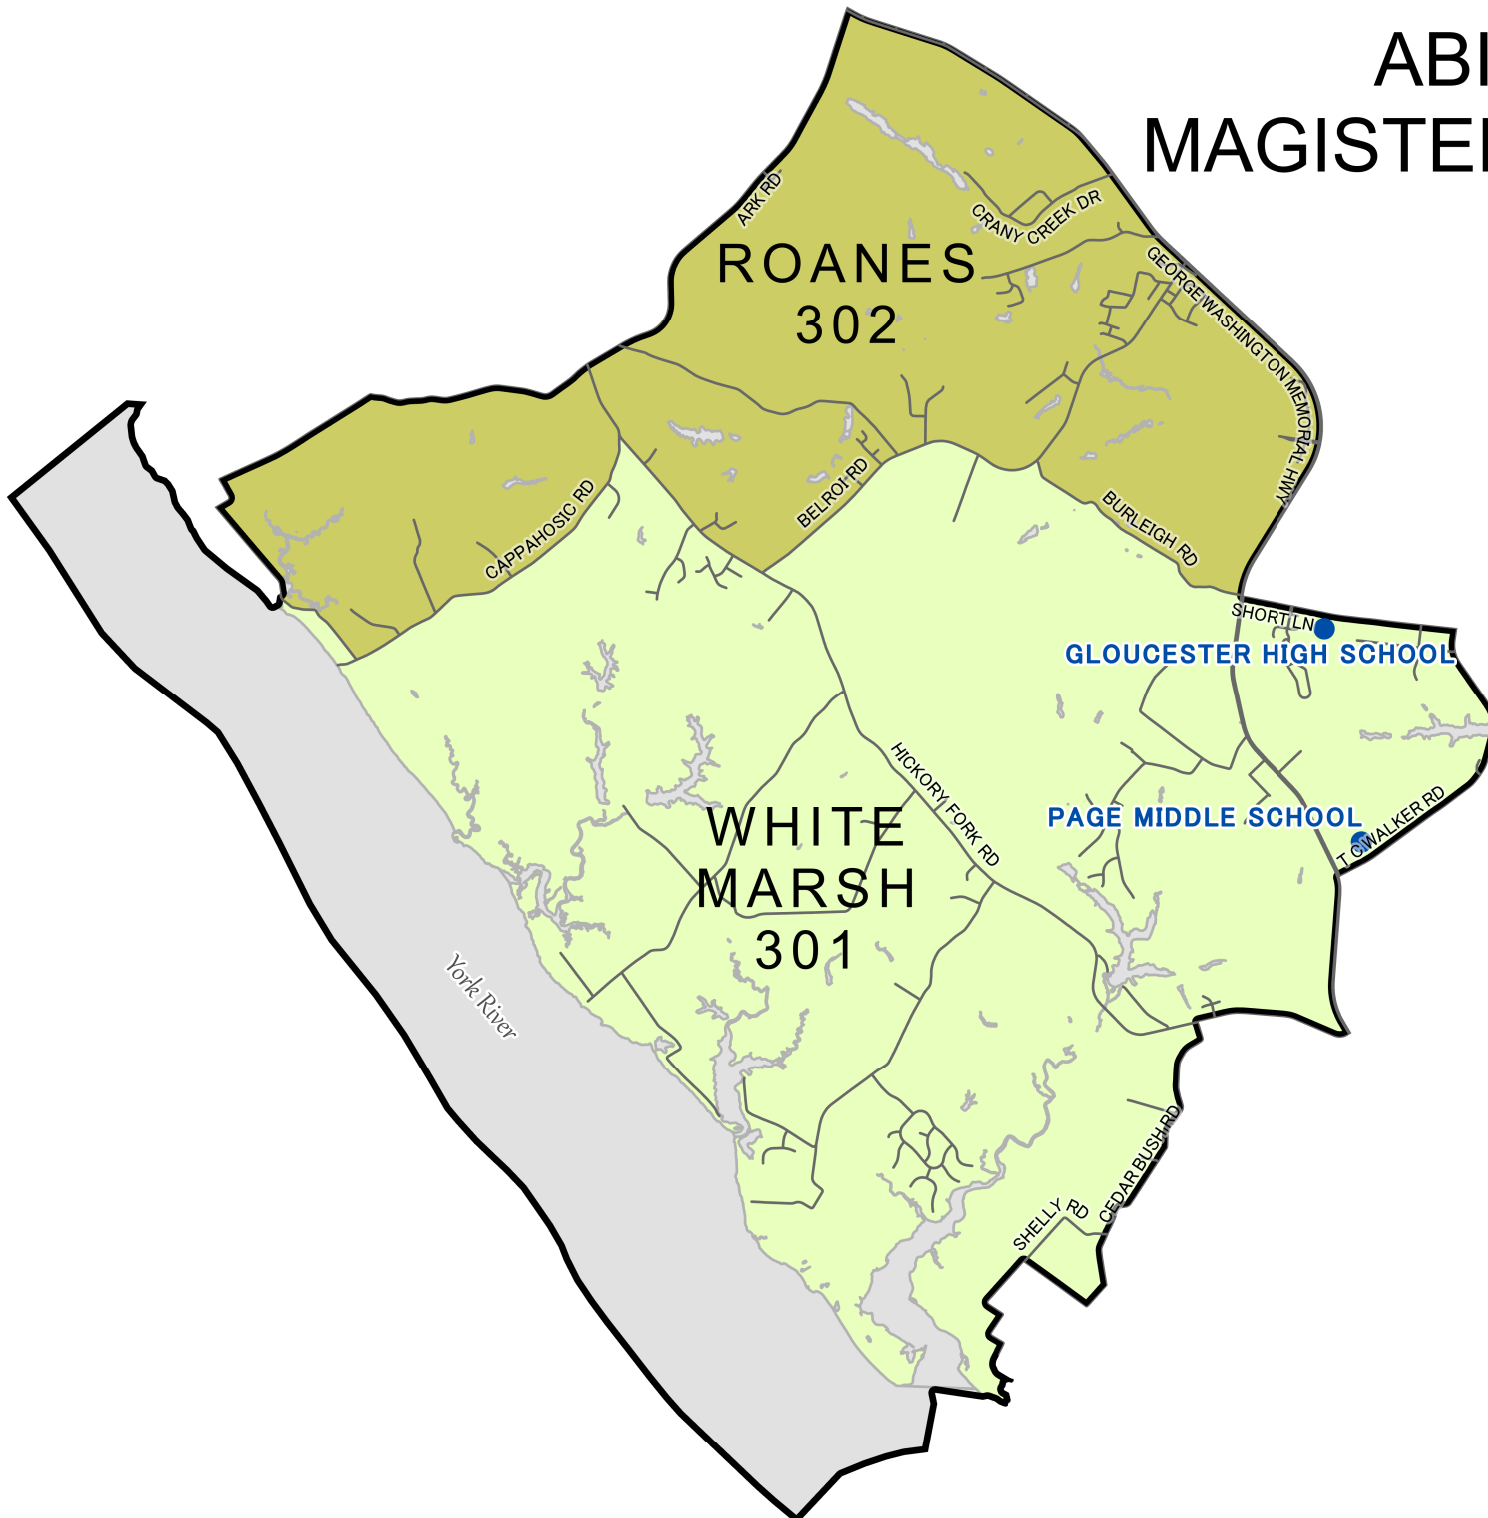

ABINGDON MAGISTERIAL DISTRICT

● Polling Places

301 WHITE MARSH
Page Middle School
5198 T C Walker Rd.
Gloucester, VA

302 ROANES
Gloucester High School
6680 Short Ln.
Gloucester, VA