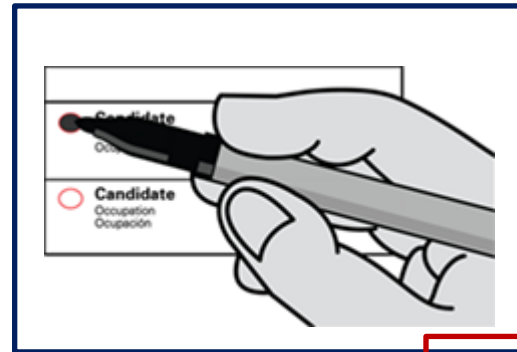

This voting system is certified for use in Virginia elections and approved by the State Board of Elections.

IMAGECAST[®] EVOLUTION THE FIRST ALL-IN-ONE OPTICAL SCAN TABULATOR AND BALLOT MARKING DEVICE

DomInion's ImageCast[®] Evolution provides both ballot scanning and accessible ballot marking solutions in one universal integrated device.

The New way to Mark your Paper Ballot

See below... To *Vote* fill in the oval  completely, any other mark may not be read by the scanner.

Insert your *ballot*
into the tabulator →

Visit our website at: www.gloucesterva.info/Registrar
"Sample Ballots are posted on our website!"